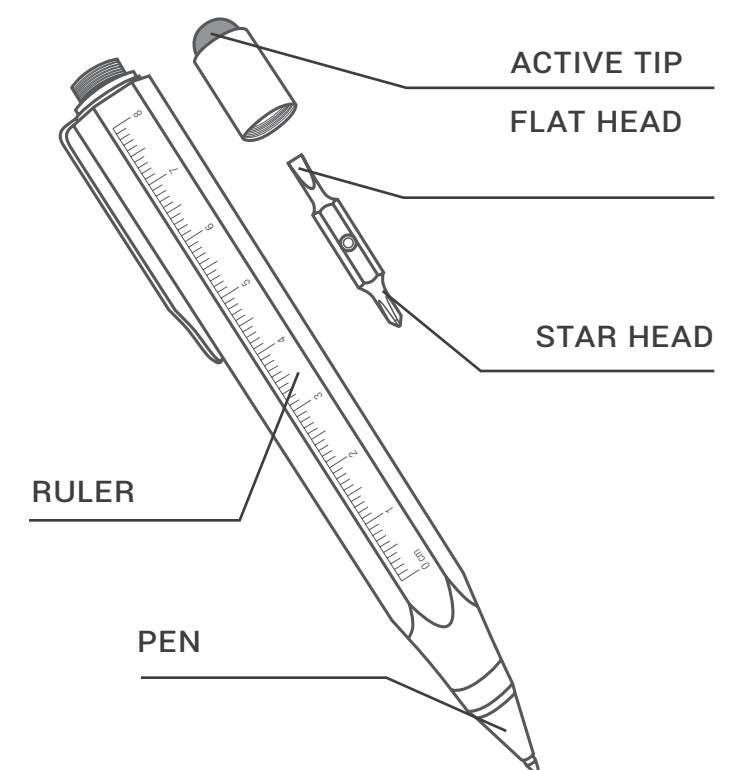

Units per box	Dimensions	Total weight
Individual pack	1	60 x 210 x 20 mm	61 g
Inner carton	5	120 x 222 x 70 mm	351 g
Master carton	50	240 x 380 x 290 mm	3.9 kg