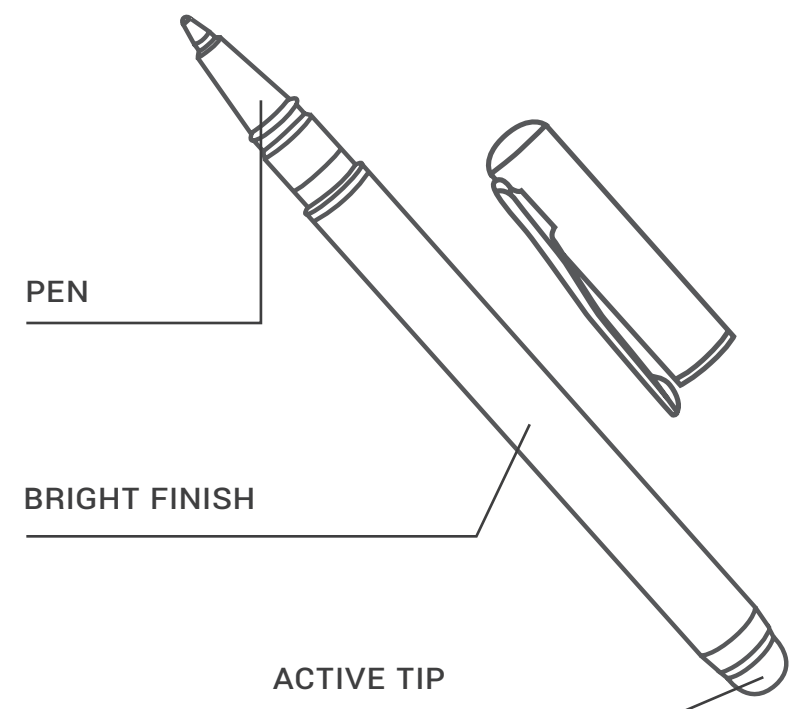

ADVANTAGES

- You can carry the stylus comfortably hooked to the mobile phone.
- Fancy, slim and ergonomic design.
- Maximum precision.

BOX

- 2 pointers with jack plug.

	Units per box	Dimensions	Total weight
Individual pack	1	60 x 210 x 20 mm	18 g
Inner carton	5	70 x 220 x 120 mm	178 g
Master carton	50	240 x 380 x 280 mm	2,8 kg

ADVANTAGES

- Fancy, slim and ergonomic design.
- Maximum precision.
- Wide range of colors to choose from.

INCLUDES

- Universal pointer and pen.

	Units per box	Dimensions	Total weight
Individual pack	1	80 x 210 x 2 mm	18 g
Inner carton	5	60 x 90 x 200 mm	180 g
Master carton	N/A	N/A	N/A

SPECIFICATIONS

- Compatible with any device with capacitive touchscreen.
- Double-headed screwdriver: 2 mm star and flat.
- 8 cm ruler.
- Active tip.

ADVANTAGES

- Take it everywhere.
- Maximum precision.
- Wide range of colors to choose from.
- Loosen any small screw such as the glasses ones or use it for minor repairs.