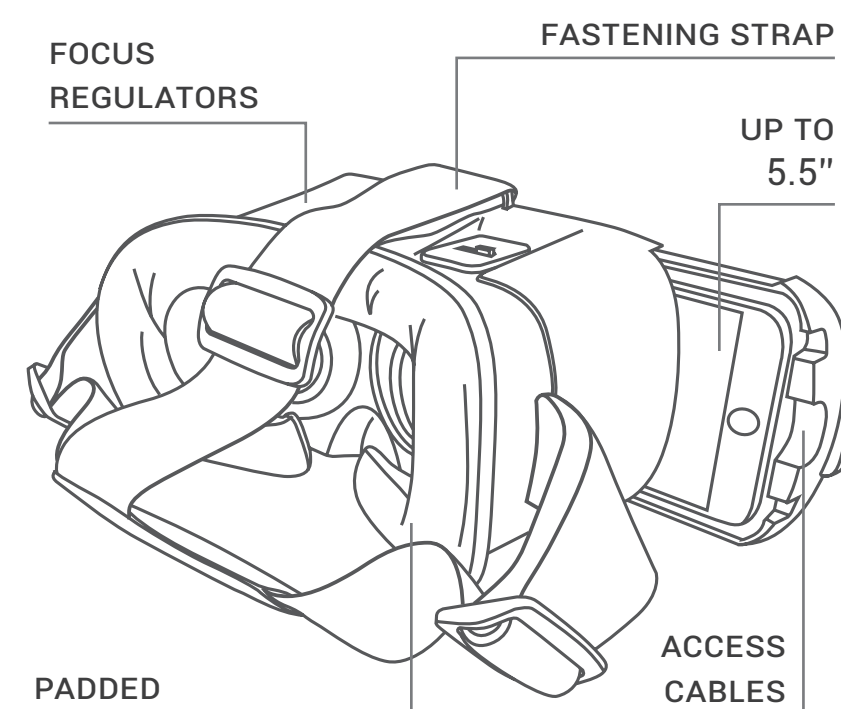

Units per box	Dimensions	Total weight
Individual pack	1	190 x 145 x 120 mm	460 g
Inner carton	N/A	N/A	N/A
Master carton	30	470 x 620 x 400 mm	6.2 kg