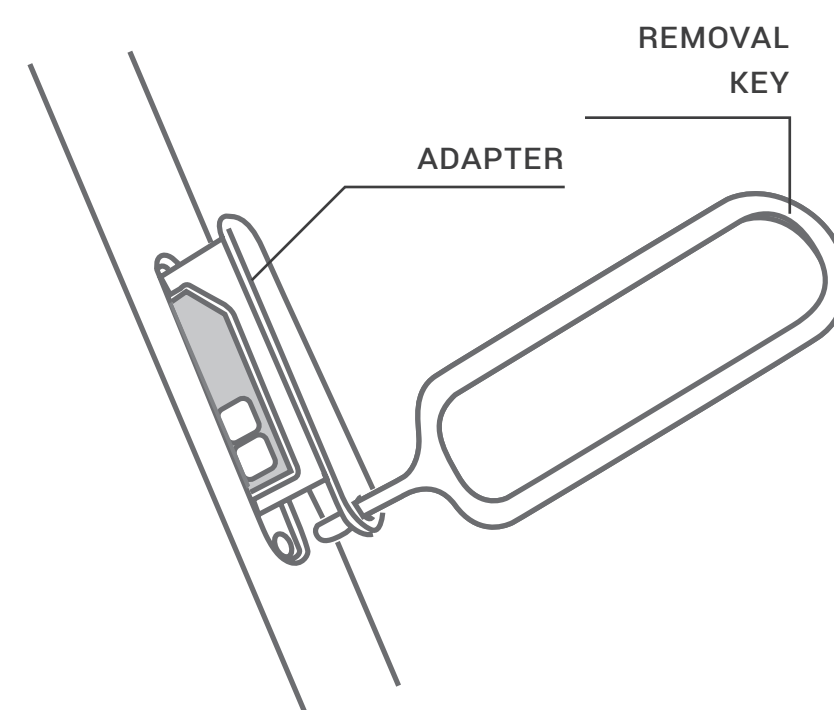

Units per box	Dimensions	Total weight
Individual pack	1	60 x 210 x 10 mm	-
Inner carton	5	-	-
Master carton	50	-	-