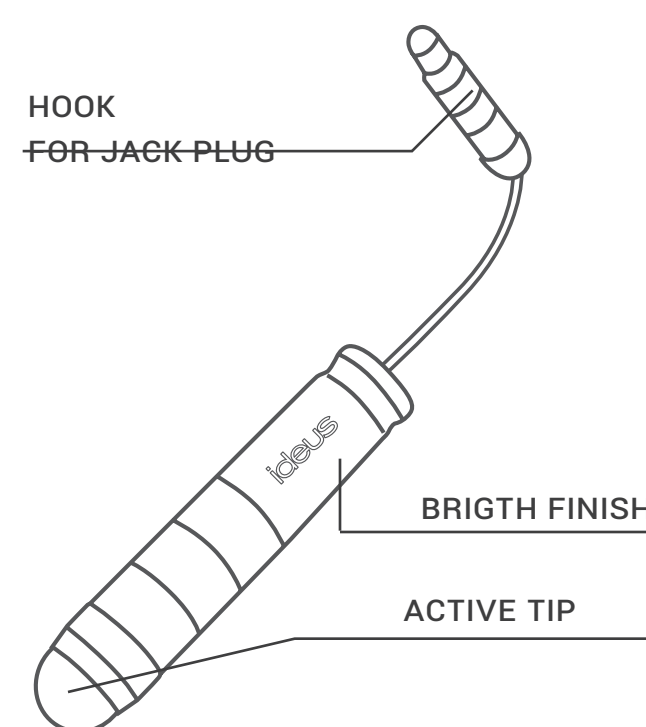

● STY2IN1BKSV 8432471083978

SPECIFICATIONS

- Compatible with any device with capacitive touchscreen.
- Pointers in black and in silver colors.
- Bright finish.
- Smart wearing: it connects the pointer to the 3.5 mm jack plug of your mobile phone.
- Active tip.

ADVANTAGES

- You can carry the stylus comfortably hooked to the mobile phone.
- Fancy, slim and ergonomic design.
- Maximum precision.

BOX

- 2 pointers with jack plug.

	Units per box	Dimensions	Total weight
Individual pack	1	60 x 210 x 20 mm	18 g
Inner carton	5	70 x 220 x 120 mm	178 g
Master carton	50	240 x 380 x 280 mm	2,8 kg

SPECIFICATIONS

- Compatible with any device with capacitive touchscreen.
- Double-headed screwdriver: 2 mm star and flat.
- 8 cm ruler.
- Active tip.

ADVANTAGES

- Take it everywhere.
- Maximum precision.
- Wide range of colors to choose from.
- Loosen any small screw such as the glasses ones or use it for minor repairs.